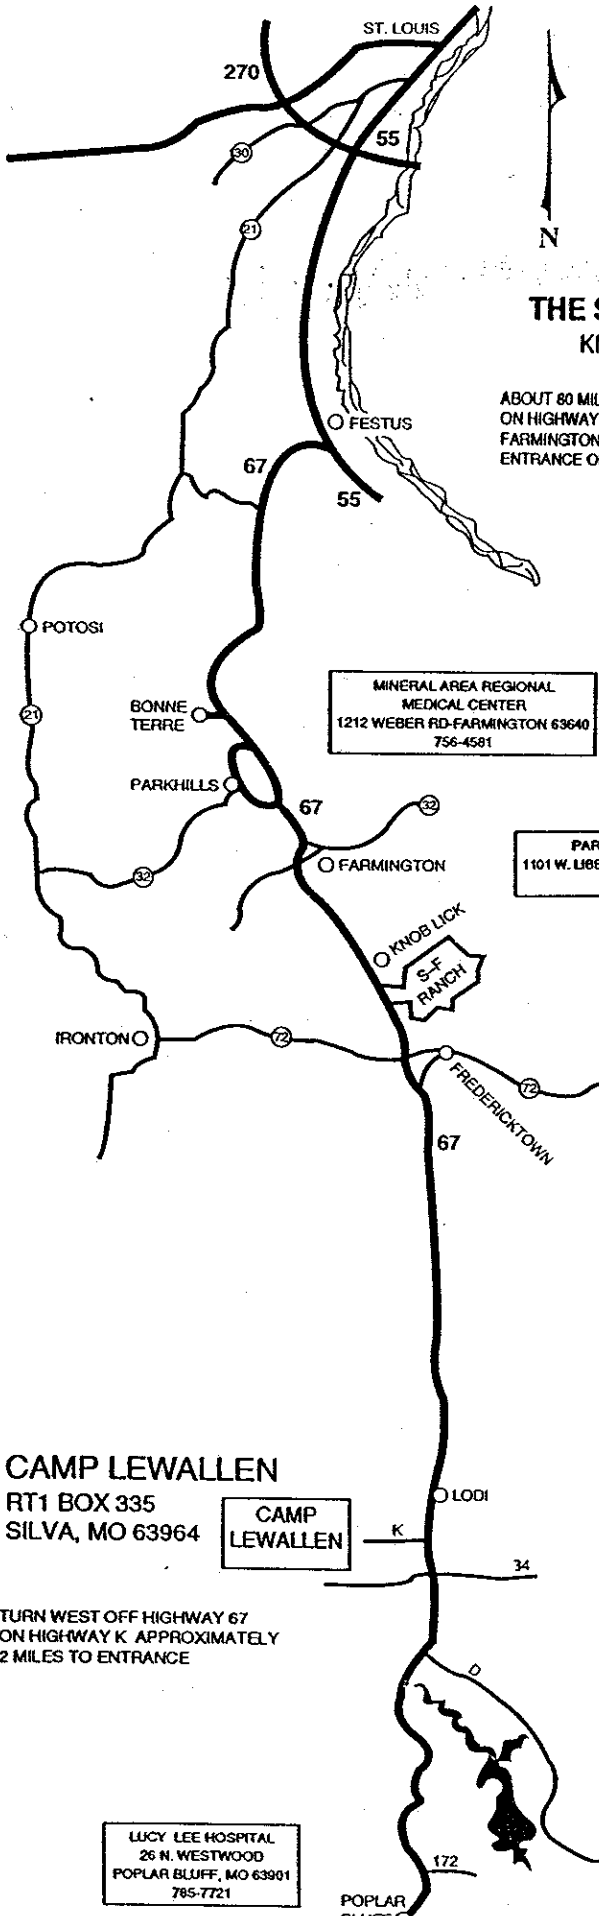

## THE S-F SCOUT RANCH

KNOB LICK, MO 63651

ABOUT 80 MILES SOUTH OF ST. LOUIS, MISSOURI  
ON HIGHWAY 67. THE RANCH IS MIDWAY BETWEEN  
FARMINGTON AND FREDERICKTOWN, MISSOURI.  
ENTRANCE ON HIGHWAY 67

MINERAL AREA REGIONAL  
MEDICAL CENTER  
1212 WEBER RD-FARMINGTON 63640  
756-4581

## CAMP LEWALLEN

RT1 BOX 335  
SILVA, MO 63964

CAMP  
LEWALLEN

TURN WEST OFF HIGHWAY 67  
ON HIGHWAY K APPROXIMATELY  
2 MILES TO ENTRANCE

LUCY LEE HOSPITAL  
26 N. WESTWOOD  
POPLAR BLUFF, MO 63901  
785-7721